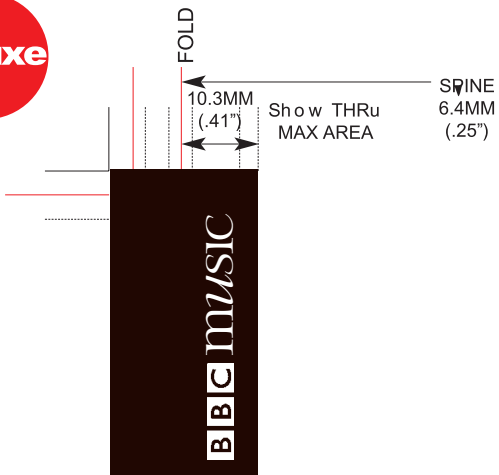

117.5MM
(4.63")

SAFETY TRIM BLEED

Vol 17 No. 2

Vol 17 No. 2

150.6MM (5.93")

137.8MM (5.42")

cyan mag ye black PMS 000 PMS 000

no. of colours
4

CD Inlay

deluxe

SPINE
6.4MM
(.25")

117.5MM
(4.63")

SAFETY
TRIM
BLEED

150.6MM
(5.93")

137.8MM
(5.42")

no. of colours